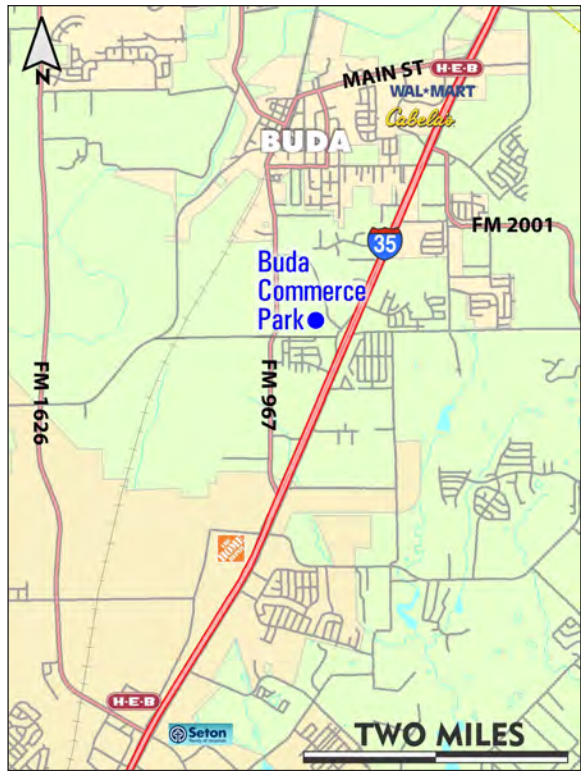

BUDA COMMERCE PARK is comprised of three separate areas that total approximately 50 acres and is located in mid-town Buda with direct access to IH 35. Lots sizes will be customized and platted to accommodate individual needs.

- Buda Commerce Park is located on the west side of IH 35 at the RS Light Blvd overpass, which is currently under construction with an estimated August 2011 completion. RS Light Blvd bisects the park and connects IH 35 on the east to FM 967 on the west.
- Buda is Hays County's northernmost city and is one of the fastest growing communities in Central Texas. With the City of Austin to the north and San Marcos to the south, all of Buda is easily accessible off IH 35.
- Located outside of the Buda city limits, development within Buda Commerce Park is subject to a Consent and Development Agreement, a copy of which is available upon request.
- Roadway frontage:
 IH 35 southbound frontage road - 865± linear feet
 RS Light Blvd (north and south sides) - 3,260± linear feet
 FM 967 - 1,326± linear feet
- The Seller partnership also owns two additional parcels that could be included to either (1) create a contiguous 80 acre site or (2) to provide additional frontage road access for the 11 acres on the north side of RS Light Blvd.